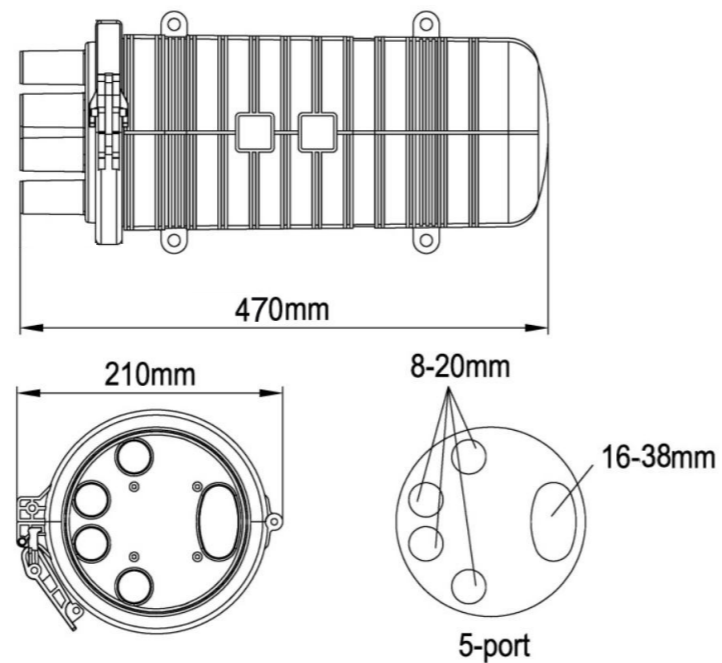

Dome Heat shrinkable Seal Fiber Optic Splice Closure(FOSC)

Ordering Information

Optical Splice Trays

Type	Fibers/Tray	Max. Capacity	Tray#	Suitable Cable Dia. allowed(mm)
GJS-D021 -I I(Bunchy)	24F	144F	003	1 big oval port:38mm 8 small round ports:13mm
GJS-D021 -I II(Ribbon)	72F	288F	032	
GJS-D022 -I III(Bunchy)	24F	144F	003	1 big oval port:38mm 4 small round ports:20mm
GJS-D022 -I IV(Ribbon)	72F	288F	032	

Accessories

Standard Accessories:

No.	Name	Quantity	
1	Earthing wire	1 pc	
2	Nylon tie	1 set	
3	Labeling paper	1 pc	
4	Heat shrinkable protective sleeve	1 bag	
5	Insulation tape	1 roll	

No.	Name	Quantity	
6	Desiccant	2 bags	
7	Special wrench	1 pc	
8	Aluminum-foil paper	1 pc	
9	Abrasive cloth	1 pc	

Optional Accessories:

No.	Name	Quantity	
1	Pressure testing valve	1 pc	
2	Earthing deriving device	1 pc	
3	Buffer tube for bunchy fiber	1 roll	
4	Big heat shrinkable fixing sleeve	1 pc	
5	Small heat shrinkable fixing sleeve	4pcs	
6	Branchingclip	1 pc	

No.	Name	Quantity	
7	Wall mounting bracket	1 set	
8	Pole mounting bracket	1 set	
9	Metal hoop	1 set	
10	Wall mountingbracket	1 set	
11	Aerial mountingbracket	1 set	
12	Buffer tube for ribbon fiber	1 roll