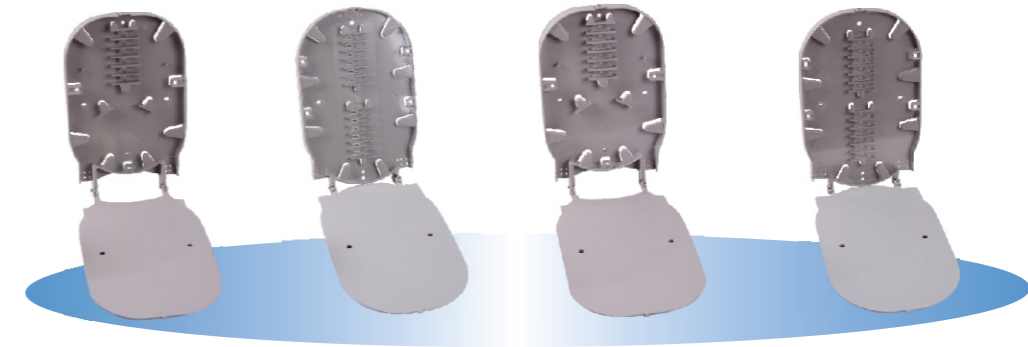

Dome Heat shrinkable Seal Fiber Optic Splice Closure(FOSC)

Ordering Information

Optical Splice Trays

#025 205X135X15mm   #027 215X140X11mm   #026 205X135X15mm   #028 215X140X11mm

Type	Fibers/Tray	Max. Capacity	Tray#	Suitable Cable Dia. allowed(mm)
GJS-D010I(Bunchy)	12-24F	96F	025	1 big oval port:36mm 6 small round ports:20mm
GJS-D010 II(Bunchy)	24-48F	288F	027	
GJS-D010 III(Ribbon)	72F	288F	026	
GJS-D010IV(Ribbon)	144F	864F	028	

Accessories

Standard Accessories:

No.	Name	Quantity	
1	Earthing wire	1 pc	
2	Nylon tie	1 set	
3	Labeling paper	1 pc	
4	Heat shrinkable protective sleeve	1 bag	
5	Insulation tape	1 roll	

No.	Name	Quantity	
6	Desiccant	2 bags	
7	Special wrench	1 pc	
8	Aluminum-foil paper	1 pc	
9	Abrasive cloth	1 pc	

Optional Accessories:

No.	Name	Quantity	
1	Pressure testing valve	1 pc	
2	Earthing deriving device	1 pc	
3	Buffer tube for bunchy fiber	1 roll	
4	Buffer tube for ribbon fiber	1 roll	
5	Branchingclip	1 pc	

No.	Name	Quantity	
6	Small heat shrinkable fixing sleeve	6 pcs	
7	Big heat shrinkable fixing sleeve	1 pc	
8	Wall mounting bracket	1 set	
9	Metal hoop	1 set