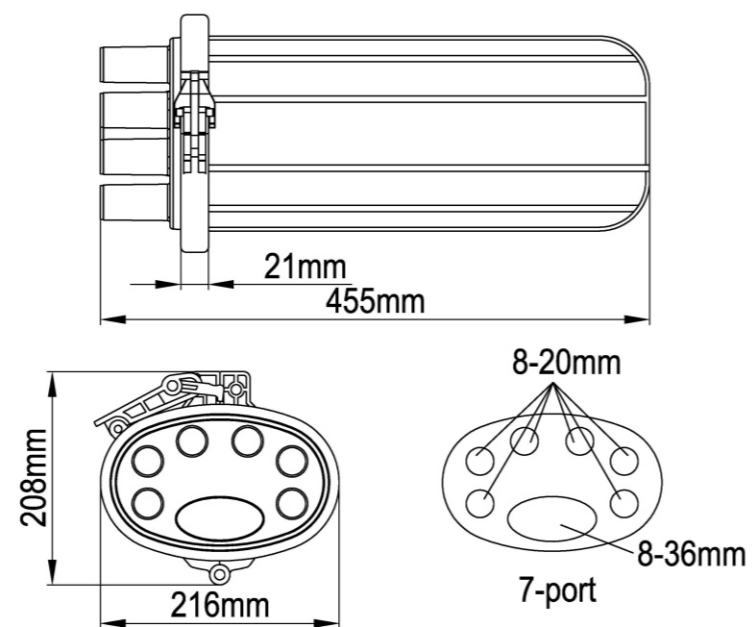

Structural Drawing

GJS-D010