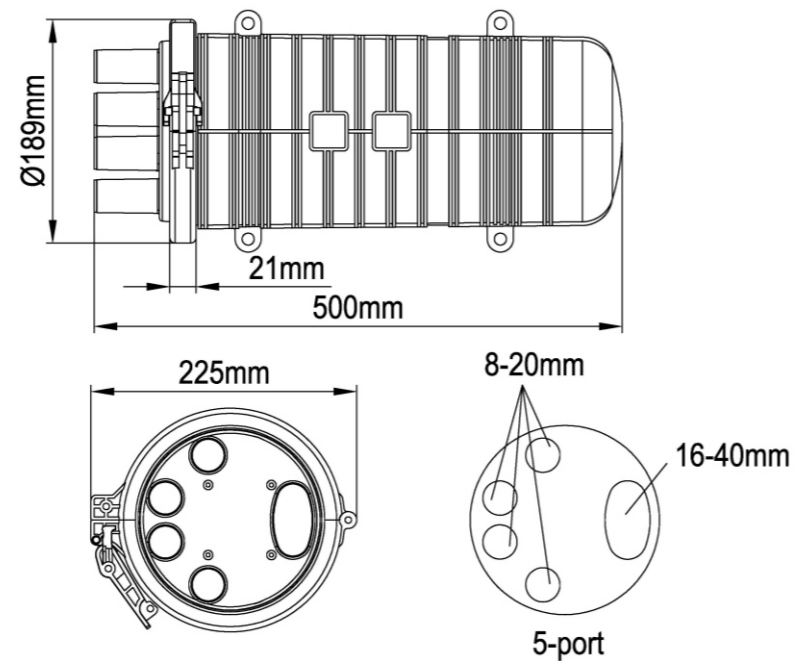

Dome Heat shrinkable Seal Fiber Optic Splice Closure(FOSC)

Features

- The closure adopts heat shrinkable sealing structure. There is one big oval shaped inlet/outlet port in base. The big oval shaped port is used for the sealing of uncut straight-through fiber cable, the small ports are used for branch fiber cable and drop cable.
- It adopts engineering PC plastic with high-strength to make the closure has longer life time and excellent sealing performance.
- The patented sealing structure keep good sealing performance after re-entry and re-using.
- It is without cable fixing device.
- The bending radius of FOSTs meet the international standard.
- It could save the installation time and improve work efficiently.

Applications

- ◆ Suitable for bunchy & ribbon fibers
- ◆ Aerial, underground, wall-mounting, hand hole-mounting pole-mounting and duct-mounting

Structural Drawing

GJS-D002

Dome Heat shrinkable Seal Fiber Optic Splice Closure(FOSC)

Ordering Information

Optical Splice Trays

#031
234X96X7.5mm

#032
234X100X11mm

#026
205X135X11mm

Type	Fibers/Tray	Max. Capacity	Tray#	Suitable Cable Dia. allowed(mm)
GJS-D002-I I(Bunchy)	12F	144F	031	1 big oval port:40mm 4 small round ports:20mm
GJS-D002-I II(Bunchy)	12-24F	196F	032	
GJS-D002-I III(Ribbon)	72F	288F	040	
GJS-D002-I IV(Ribbon)	72F	288F	026	